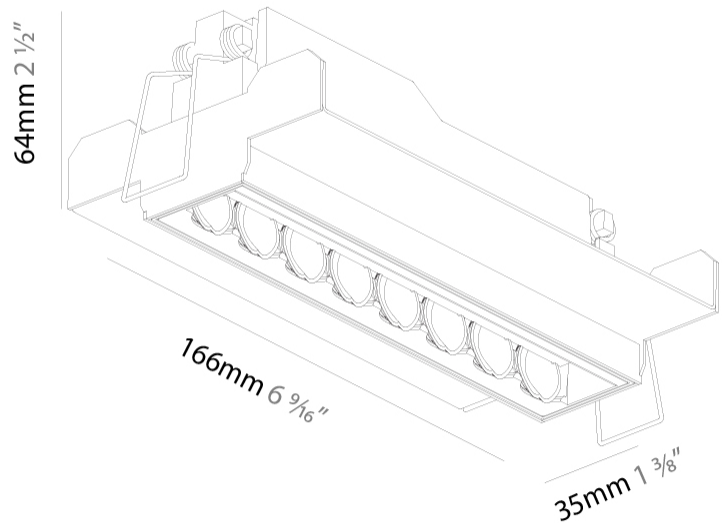

### PHYSICAL

Shape: Rectangle  
 Length (mm): 166  
 Length (in): 6 <sup>9</sup>/<sub>16</sub>  
 Width (mm): 35  
 Width (in): 1 <sup>3</sup>/<sub>8</sub>  
 Height (mm): 64  
 Height (in): 2 <sup>1</sup>/<sub>2</sub>  
 Ceiling Thickness (mm): 12.5  
 Ceiling Thickness (in): 1/2  
 Min. Recessing Depth (mm): 100  
 Min. Recessing Depth (in): 3 <sup>15</sup>/<sub>16</sub>  
 Light Distribution: Asymmetric  
 Weight (kg): 0.525  
 Weight (lbs): 1.16  
 Holder Finish: WHI / BLK  
 Fixture Material: Aluminum Die Cast  
 Cut-out Measurements: 173mm / 6 13/16" x 42mm / 1 5/8"

### RATINGS AND CERTIFICATIONS

Certified By: CSA Certified to UL and CSA Standards  
 IP rating: IP20

100mm  
3 15/16"

12 1/2 mm  
1/2"

173mm x 42mm  
6 13/16" x 1 5/8"

#### PHYSICAL

Shape: Rectangle
Length (mm): 166
Length (in): 6 <sup>9</sup> / <sub>16</sub>
Width (mm): 35
Width (in): 1 <sup>3</sup> / <sub>8</sub>
Height (mm): 64
Height (in): 2 <sup>1</sup> / <sub>2</sub>
Ceiling Thickness (mm): 12.5
Ceiling Thickness (in): 1/2
Min. Recessing Depth (mm): 100
Min. Recessing Depth (in): 3 <sup>15</sup> / <sub>16</sub>
Light Distribution: Asymmetric
Weight (kg): 0.535
Weight (lbs): 1.18
Fixture Finish: SSR / BKV / CWI / CRY / HAB / UFT / ITA / RUA / FTG / MYG / LOD / PUS / FRO / FUP / KIA / POP / BLS / SPG / MEY / GOH / GUM / CHC / COM / ABZ / JAG / OBR / MOS / ROR
Holder Finish: WHI / BLK
Fixture Material: Aluminum Die Cast
Cut-out Measurements: 173mm / 6 13/16" x 42mm / 1 5/8"